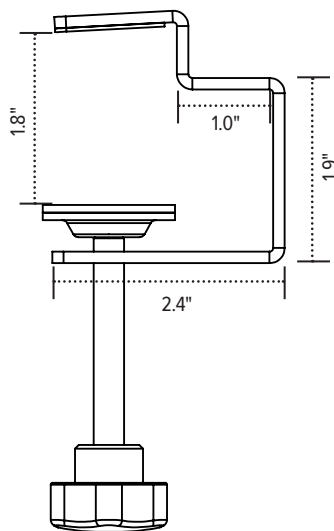

Product specs

- Four available lengths: 34", 46", 58", and 70"
- All screens are 25.0" tall
- 34" and 46" screens come with two worksurface mounting brackets, 58" and 70" come with three
- 46" and 58" screens in Charcoal and Ash ship in 48 hours
- Universal mounting system allows brackets to be set for privacy or modesty applications
- 0.75" screen thickness
- Lightweight screens
- Sound level absorption NRC up to .9
- Mounting brackets designed to accommodate 0.5-1.8" thick worksurfaces
- Six available colors: Cobalt Blue, Pear Green, Sandstone, Ash, Charcoal, and Slate
- Convenient tackable surface
- 100% recyclable
- Made from 60% post-consumer recycled plastic water bottles
- VOC-Free
- Warranty: 7 yr.

Model

SCS-CENTRO-34-__

SCS-CENTRO-46-__

SCS-CENTRO-58-__

SCS-CENTRO-70-__

COL SLT ASH SND GRN BLU

*Screens are actual size, sizes are designed to accommodate nominal worksurfaces.

Grafia

privacy/modesty screen

length and number of brackets vary by screen width

available in 34", 46", 58", 70"

mounting bracket

703.494.5025

SCSiss.com