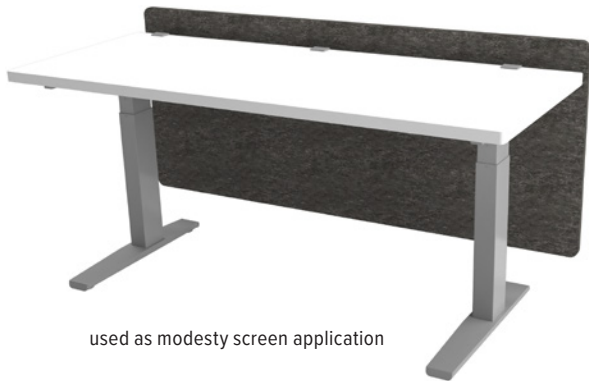

GRAFIA

privacy/modesty screen

Grafia

privacy/modesty screen

used as privacy screen application

used as modesty screen application

proprietary clamp mount allows you to use the screens in privacy or modesty applications

Product specs

- Four available lengths: 34", 46", 58", and 70"
- All screens are 25.0" tall
- 34" and 46" screens come with two worksurface mounting brackets, 58" and 70" come with three
- 46" and 58" screens in Charcoal and Ash ship in 48 hours
- Universal mounting system allows brackets to be set for privacy or modesty applications
- 0.75" screen thickness
- Lightweight screens
- Sound level absorption NRC up to .9
- Mounting brackets designed to accommodate 0.5-1.8" thick worksurfaces
- Six available colors: Cobalt Blue, Pear Green, Sandstone, Ash, Charcoal, and Slate
- Convenient tackable surface
- 100% recyclable
- Made from 60% post-consumer recycled plastic water bottles
- VOC-Free
- Warranty: 7 yr.

Model

SCS-CENTRO-34-__

SCS-CENTRO-46-__

SCS-CENTRO-58-__

SCS-CENTRO-70-__

COL SLT ASH SND GRN BLU

*Screens are actual size, sizes are designed to accommodate nominal worksurfaces.

Grafia