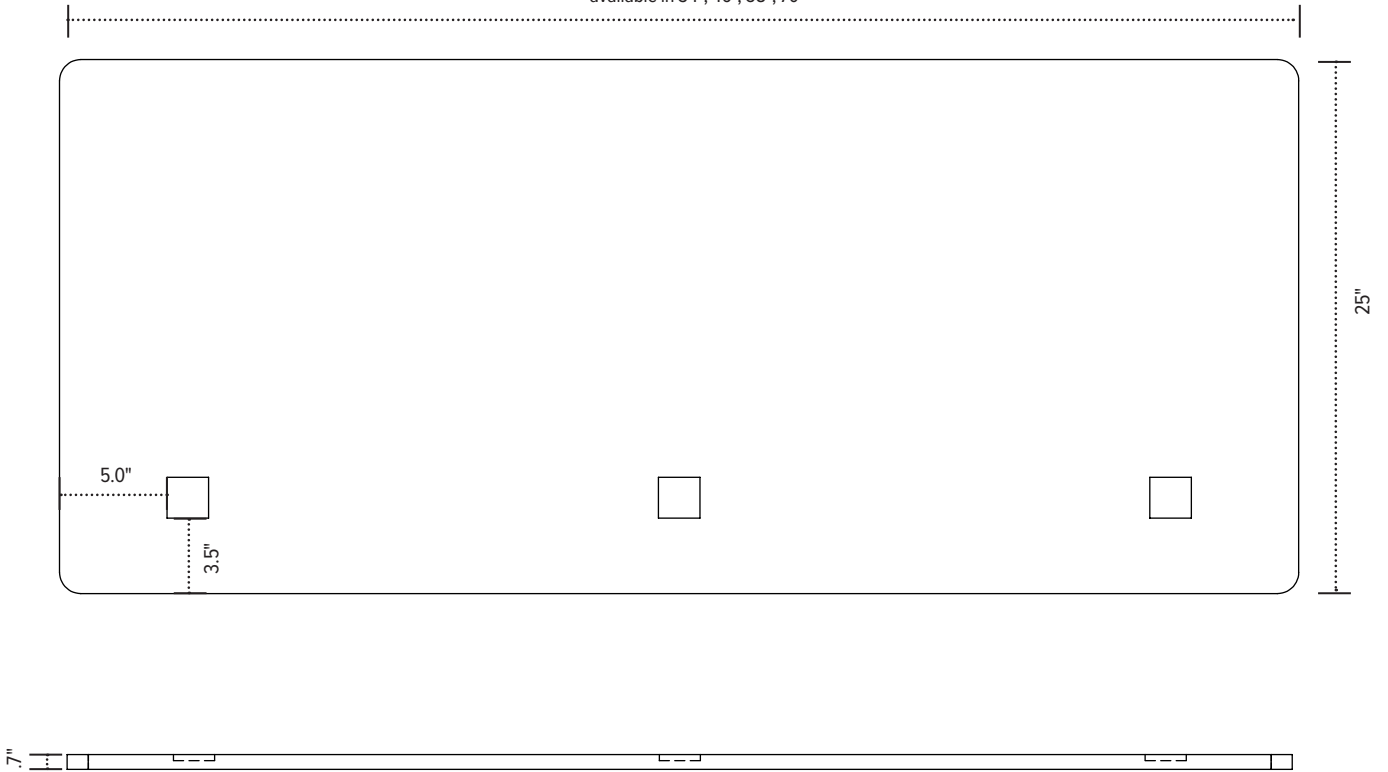

Product specs

- Four available lengths: 34", 46", 58", and 70"
- All screens are 25.0" tall
- 34" and 46" screens come with two worksurface mounting brackets, 58" and 70" come with three
- 46" and 58" screens in Charcoal and Ash ship in 48 hours
- Universal mounting system allows brackets to be set for privacy or modesty applications
- 0.75" screen thickness
- Lightweight screens
- Sound level absorption NRC up to .9
- Mounting brackets designed to accommodate 0.5-1.8" thick worksurfaces
- Six available colors: Cobalt Blue, Pear Green, Sandstone, Ash, Charcoal, and Slate
- Convenient tackable surface
- 100% recyclable
- Made from 60% post-consumer recycled plastic water bottles
- VOC-Free
- Warranty: 7 yr.

Model

SCS-CENTRO-34-__

SCS-CENTRO-46-__

SCS-CENTRO-58-__

SCS-CENTRO-70-__

COL SLT ASH SND GRN BLU

*Screens are actual size, sizes are designed to accommodate nominal worksurfaces.

Grafia

privacy/modesty screen

length and number of brackets vary by screen width

available in 34", 46", 58", 70"

mounting bracket

703.494.5025

SCSiss.com