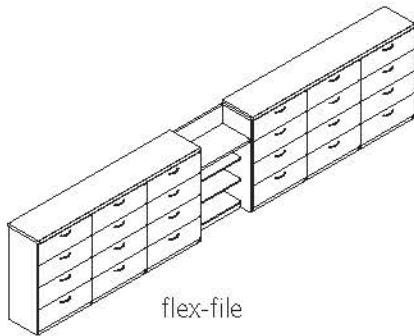

e training tables

flex-file